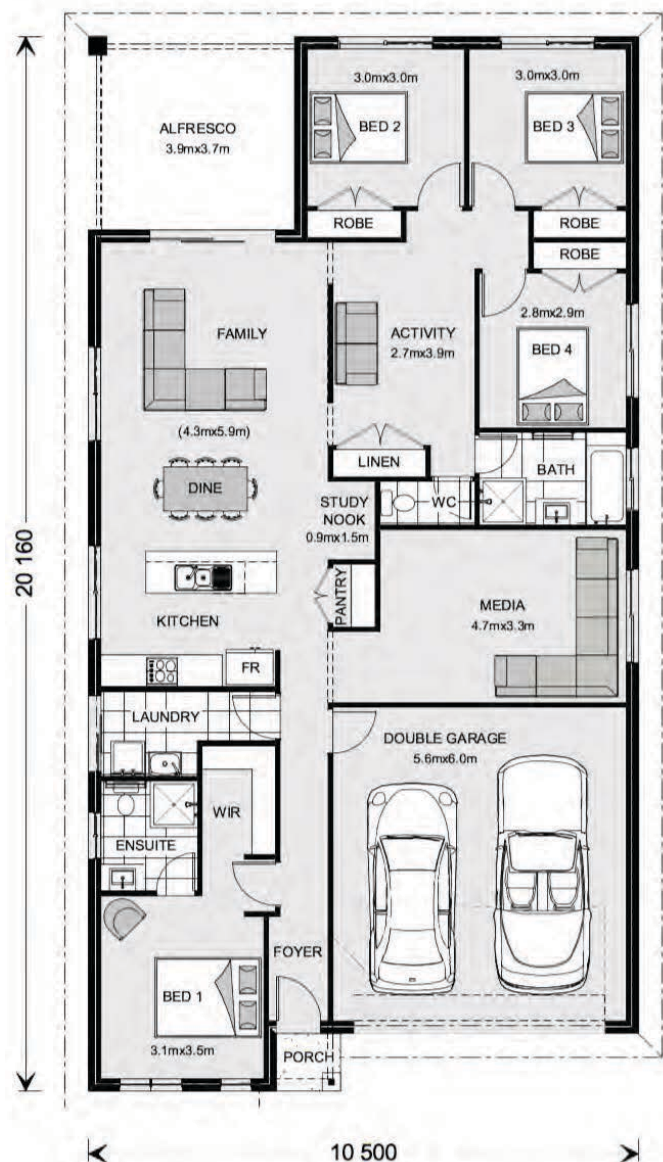

MORE DESIGNS AVAILBLE